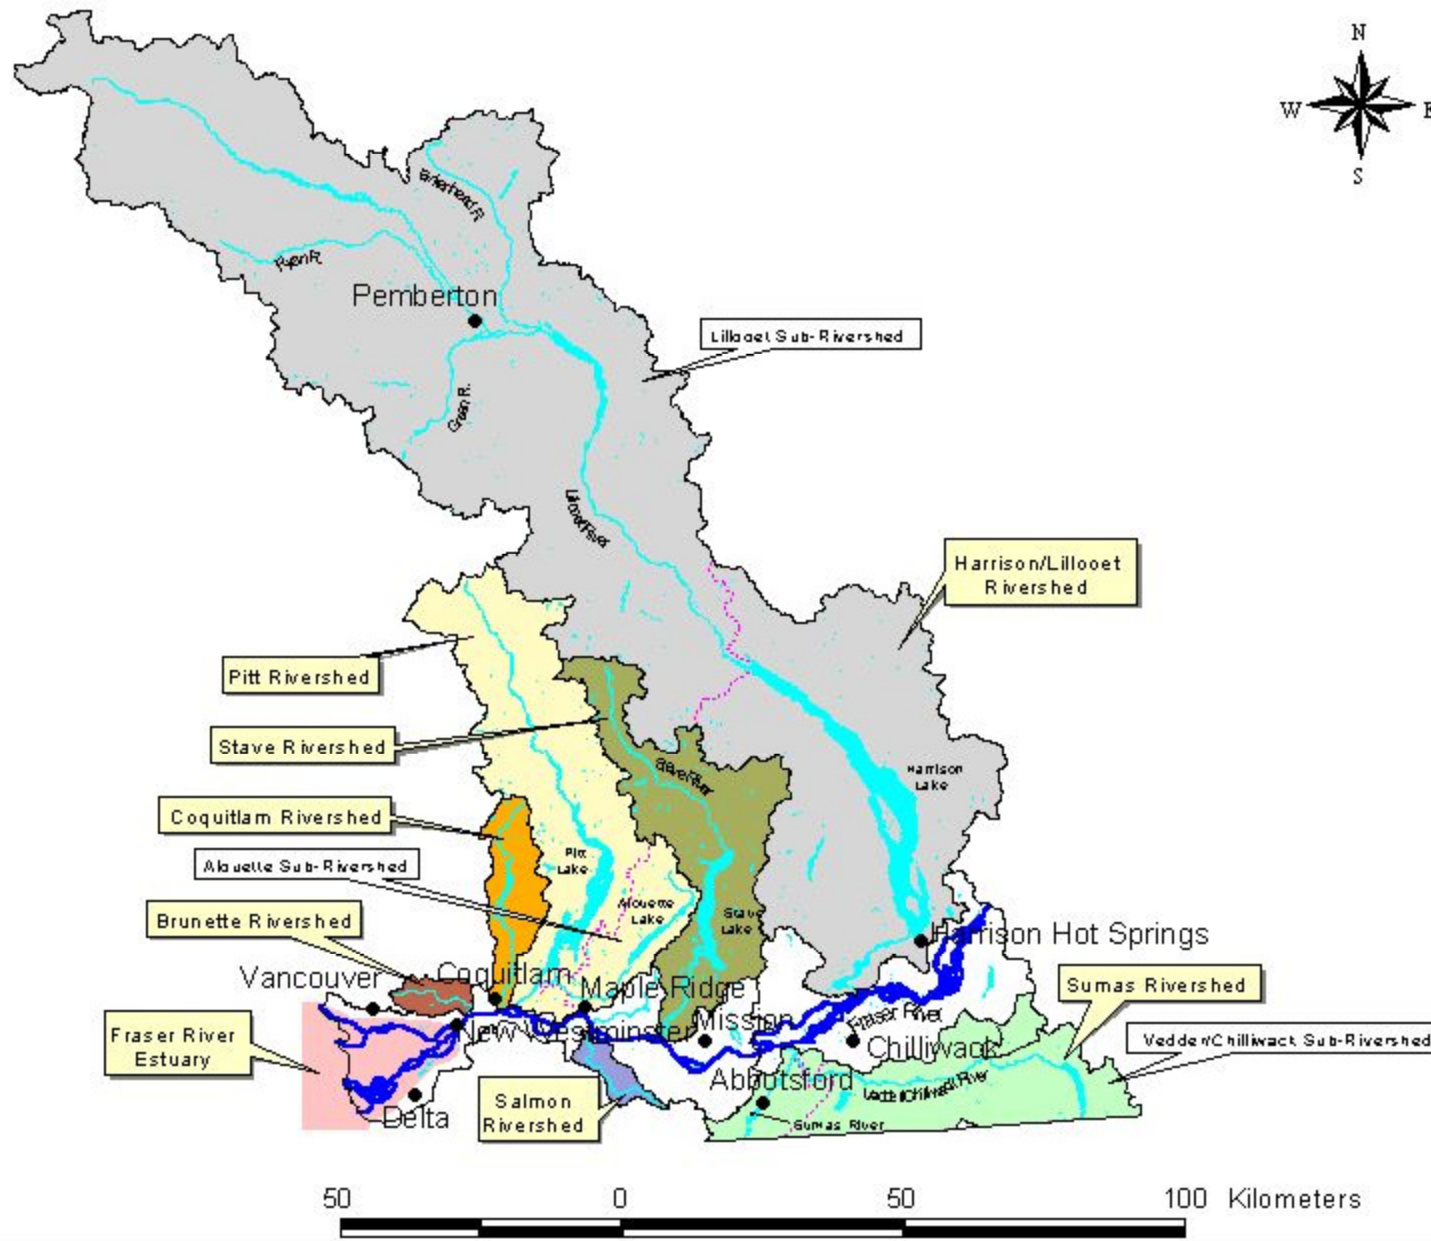

Riversheds of the Fraser River Basin: Lower Fraser Region

Data Source: Watershed Atlas 1:50,000
 Scale: as shown
 Projection: BC Albers
 Prepared By: Galina Institute for
 Environmental and Social Research
 For: Rivershed Society of BC
 Date Prepared: Sept. 03, 2003