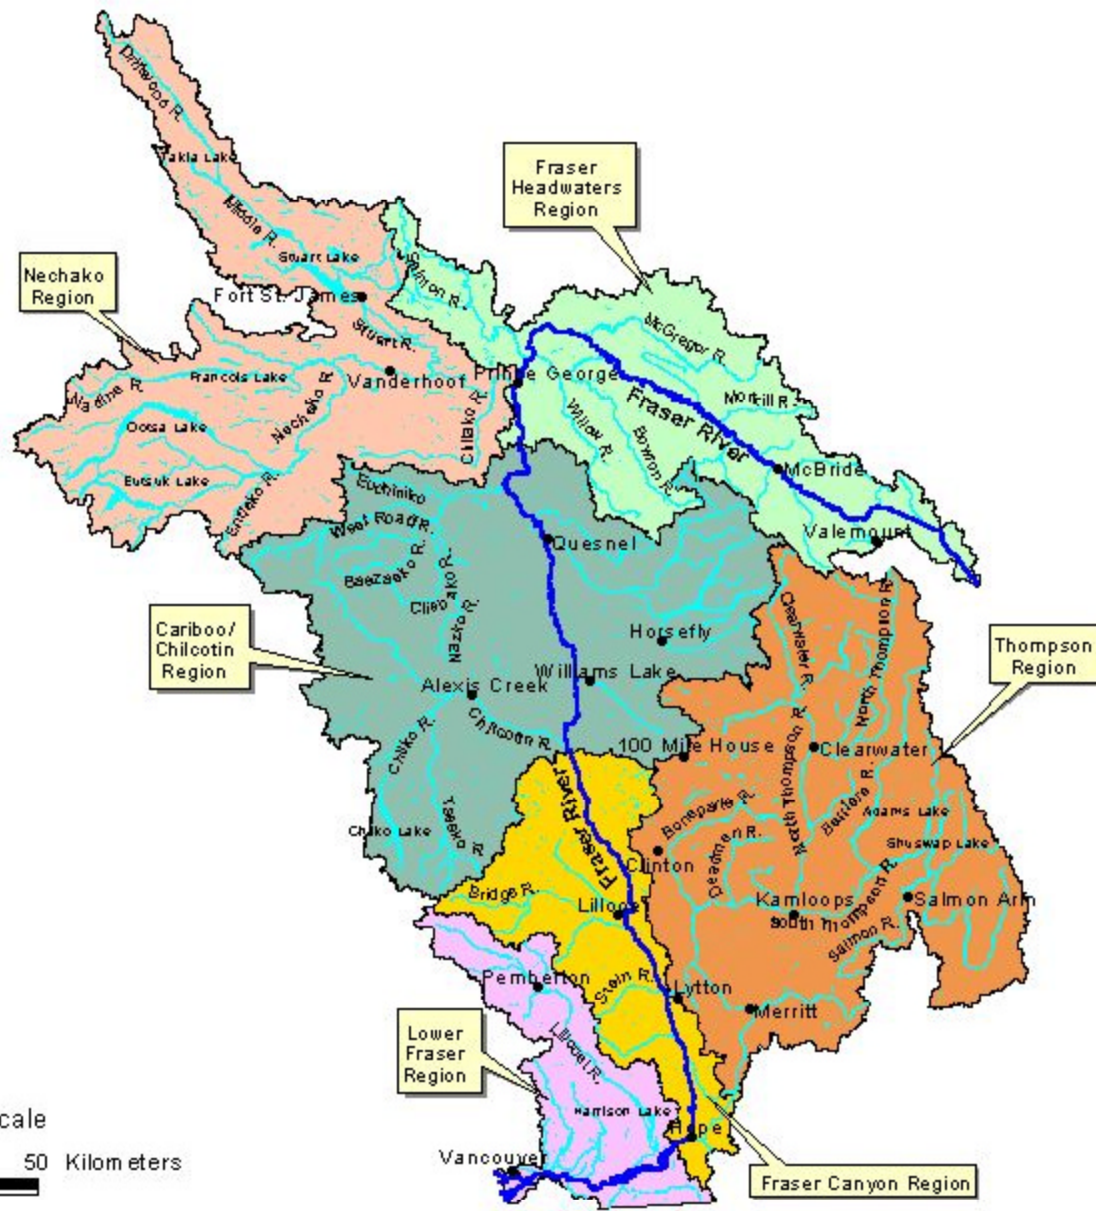

# Regions of the Fraser River Basin

## Legend

- Cities/Towns
- Fraser River
- Rivers
- Lakes

- Regions
- Fraser Headwaters
  - Nechako
  - Cariboo-Chilcotin
  - Thompson
  - Fraser Canyon
  - Lower Fraser

Data Source: Watershed Atlas 1:50,000  
 Scale: as shown  
 Projection: BC Albers  
 Prepared By: Galina Institute for Environmental and Social Research  
 For: Watershed Society of BC  
 Date Prepared: Sept 04, 2003