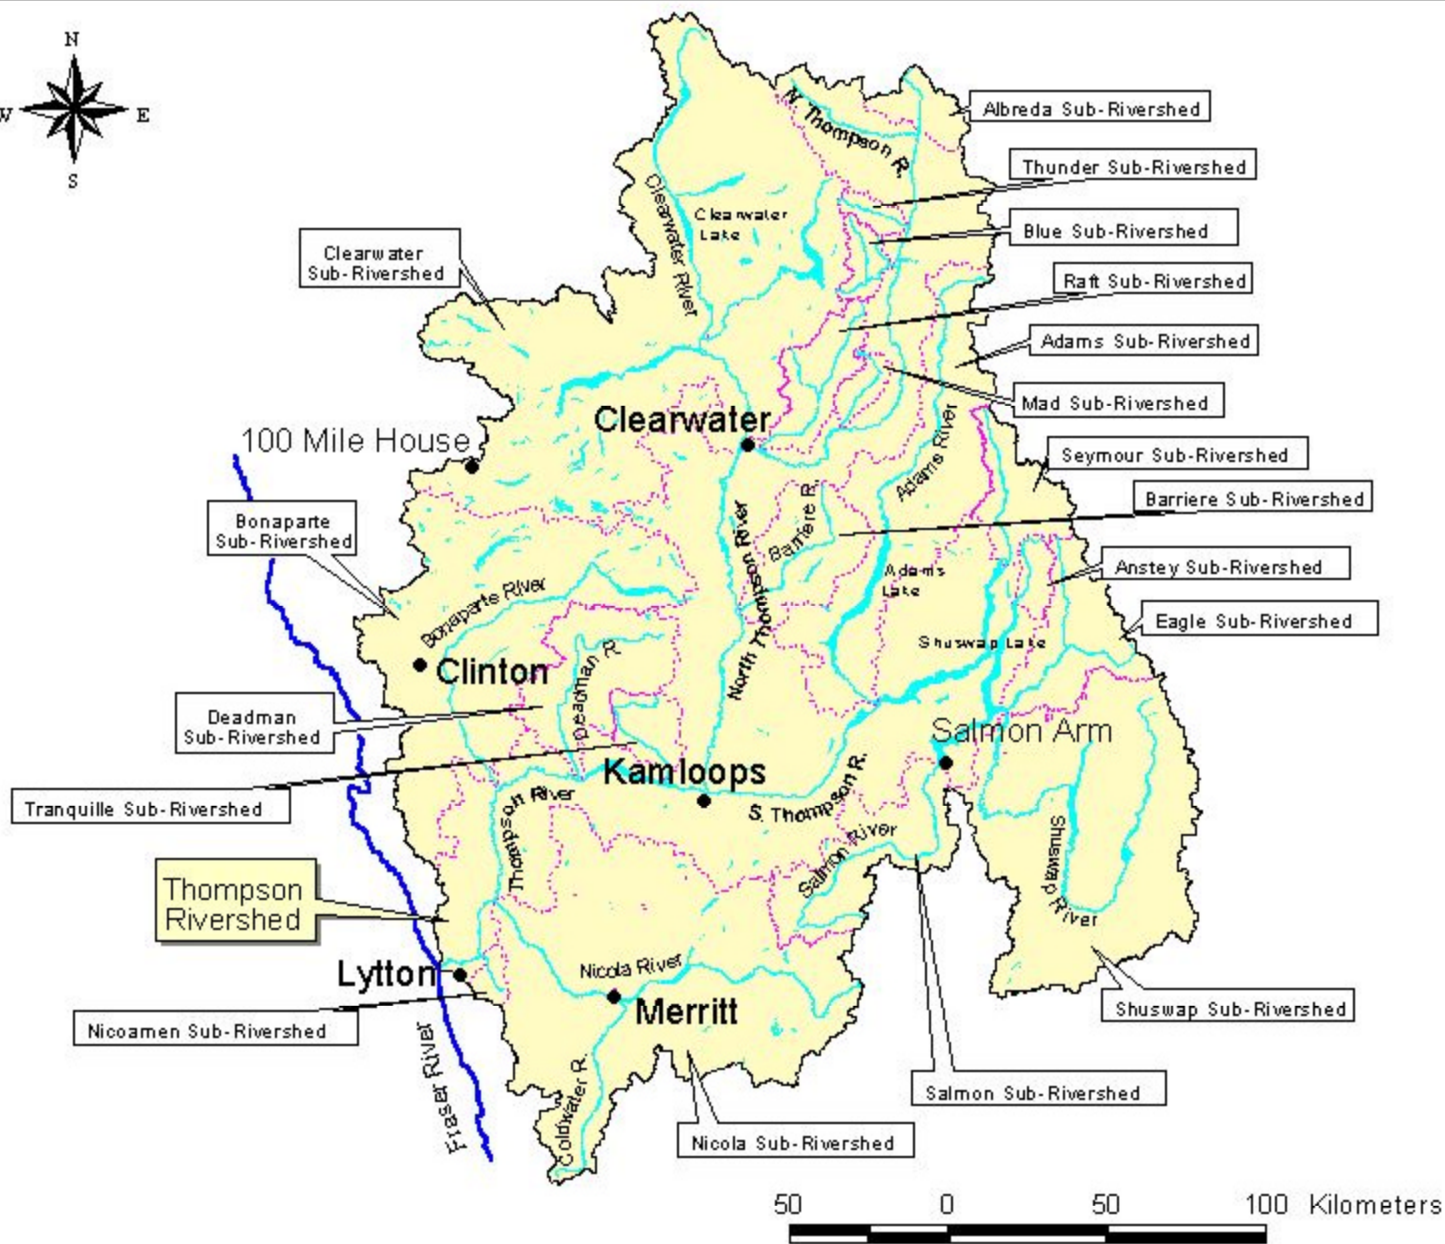

# Riversheds of the Fraser River Basin: Thompson Region

Thompson Region

## Legend

- Cities/Towns
- ~ Fraser River
- Lakes
- ~ Rivers
- ~ Sub-Rivershed Boundaries
- Thompson Rivershed

Data Source: Watershed Atlas 1:50,000  
 Scale: as shown  
 Projection: BC Albers  
 Prepared By: Galena Institute for  
 Environmental and Social Research  
 For: Rivershed Society of BC  
 Date Prepared: Sept 03, 2003